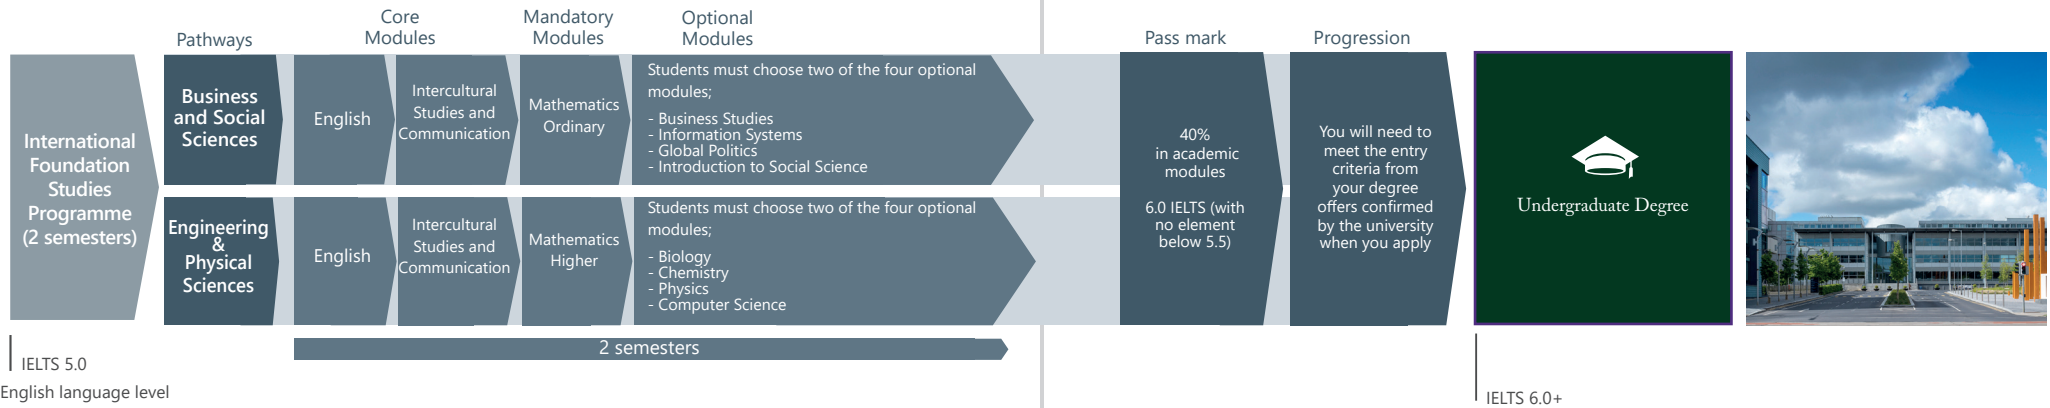

A truly international experience

Our programmes attract students from a wide range of countries and cultures.

Our aim is to create a truly international environment to broaden your experience and improve your English language both inside and outside the classroom.

International Foundation Studies Programme (IFP)

Delivered in Maynooth through Unihaven

UNIHAVEN

Guaranteed progression¹ to Year 1 of a wide range of undergraduate degrees at our partner universities

Degree Progression Route