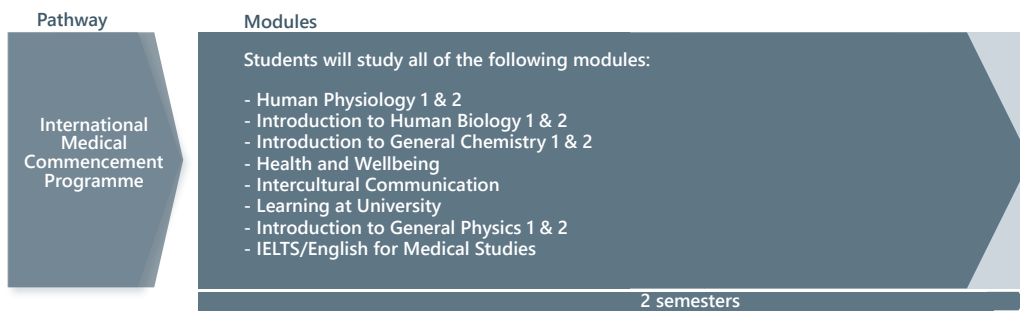

International Medical Commencement Programme (IMCP)

Delivered in Tralee through Castel

Guaranteed progression to Year 1 of a range of medical-related degrees at RCSI, University of Galway, University of Limerick and Munster Technological University on successful completion of the IMCP.

Degree progression route

Pass mark for opportunity for progression from academic modules	English level required (IELTS equivalent) for progression (internal assessment)	Destination
50%	6.5 (with no component lower than 6.0)	Nursing (MTU)
50%	6.5 (with no component lower than 6.0)	Medicine (RCSI)
50%	6.5 (in all components) 6.5 (with no component lower than 6.0)	Medicine Podiatric Medicine, Nursing, Occupational Therapy, Speech & Language Therapy (ULL)
50%	6.5 (with no component lower than 6.0)	Nursing (UL)

Entry criteria

English level:	From 5.5 IELTS From 5.5 IELTS or equivalent, with no single component lower than 5.0 for the IMCP.	Guideline minimum age: 17+ Students need to turn 18 by December. Students under-18 are subject to a Guardianship arrangement and under-18 supplement.
Academic requirements:	See Website Students must have achieved an average of 90% (95% for Medicine, Occupational Therapy and Speech & Language Therapy) in their High School Exams. Please visit www.casteleducation.com for academic entry requirements.	All enquiries and applications should be made to; admissions@casteleducation.com

Dates	Number of semesters	Tuition fee	Progressing to undergraduate degree starting in
09th September 2024 - 21st April 2025*	2	€22,600	September 2025

*semester dates subject to change, please contact admissions@casteleducation.com for details
All programmes are subject to a €450 registration fee.
An under-18 supplement applies to all students under the age of 18 at the start of their programme.
For more details, visit www.casteleducation.com