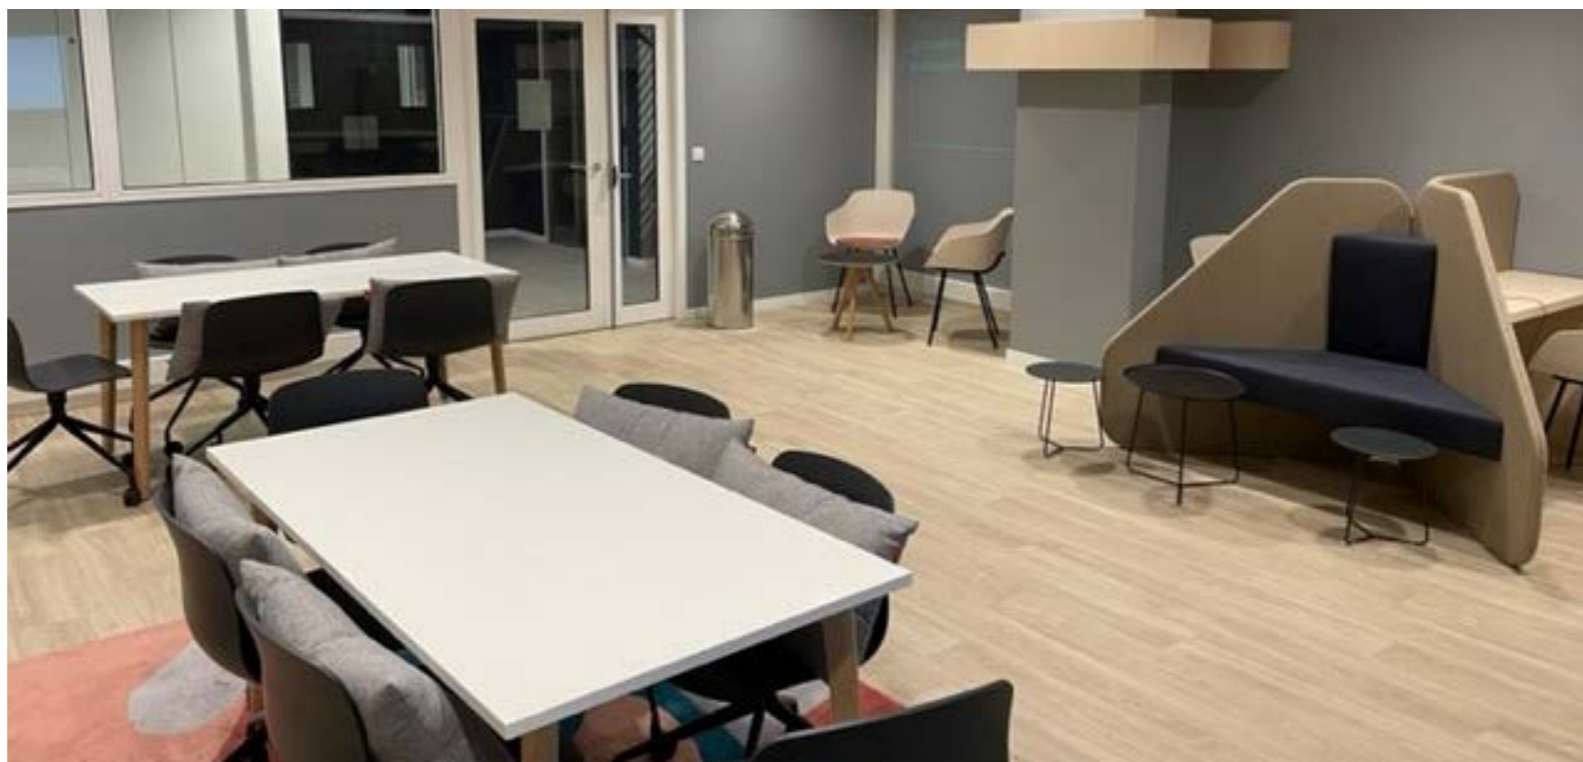

As well as offering fantastic space, the residence has 450m² of communal area with study space, games and fitness rooms, large communal kitchen as well as an outside terrace.

FITNESS GYM

GAMES ROOM

CCTV

SECURE FOB ENTRY TO THE BUILDING

STUDY ROOM WITH PROJECTOR

UTILITY BILLS INCLUDED

ON-SITE LAUNDRY

OUTSIDE TERRACE

+ Facilities Include:

- TV / Games room
- Fitness Gym
- Study Room with Projector
- Outside Terrace
- Laundry Room
- 24/7 CCTV
- Secure Fob entry to the building
- Utility bills included
- Underground Luggage room (2 suitcases per room)
- Daily cleaning of communal space