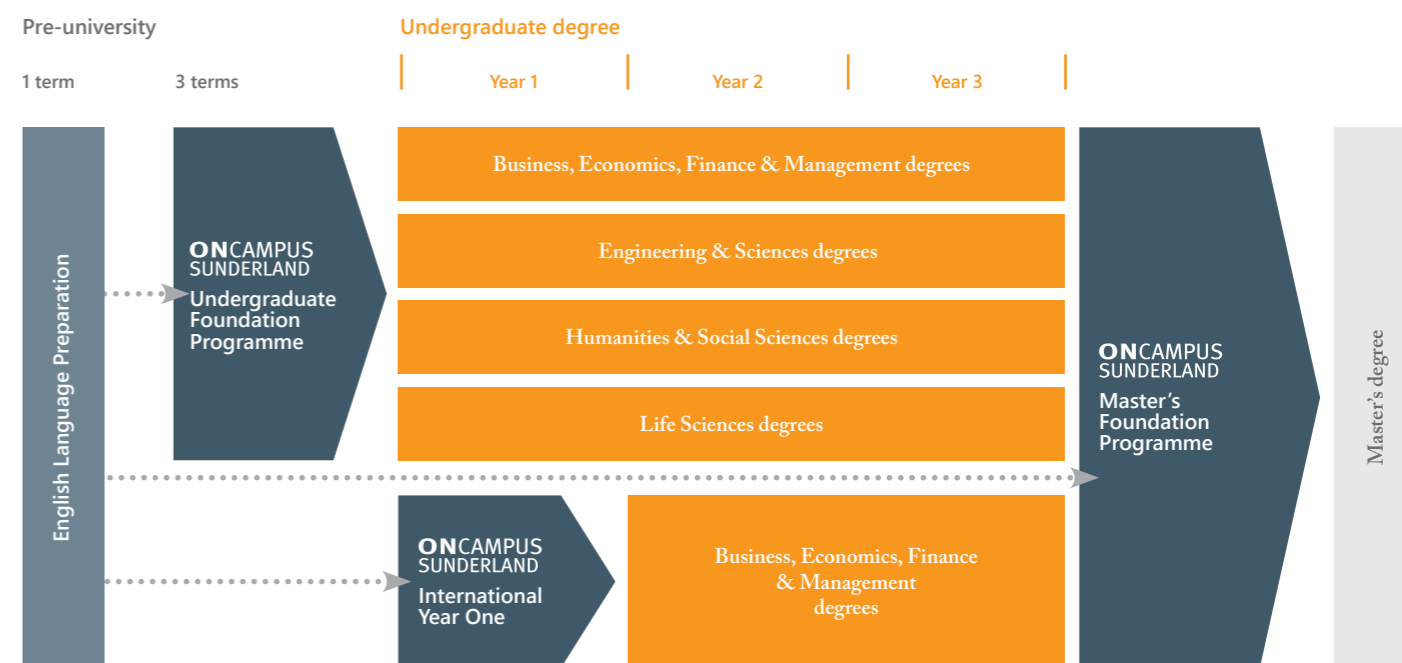

How ONCAMPUS Works

Our programmes at ONCAMPUS Sunderland are designed for international students who do not meet the requirements for direct entry to the University of Sunderland to study. You will benefit from the support we offer in preparing you to progress to the University.

Access all of the University's facilities

Increase your English language level

- Academic writing skills
- Academic reading skills
- Presentation and discussion skills
- Listening and note taking

Improve your academic grades and study skills

- Additional year of study equivalent to 13 years of UK study for undergraduate degree
- Demonstrate academic level to meet university requirements
- Present higher grades in Pathway programme than achieved at high school for undergraduate entry
- Learn the study skills essential for success in UK universities
- Additional research study skills for master's students

Expert university progression support

- Expert guidance on which degree to progress to
- One-to-one support sessions
- Faculty visits and meetings

Progression to university degree

Your route to a degree at University of Sunderland

ONCAMPUS Sunderland offers guaranteed progression* to a wide range of undergraduate and postgraduate degrees at the University of Sunderland, on successful completion of our Foundation, Year One or Master's programmes.

*Subject to meeting the specified criteria.

ONCAMPUS gives you...

Outstanding teaching and support

Through every step of your journey with us, you will be supported by highly qualified teachers and support staff, both in and outside the classroom.

Your personal tutor will meet with you regularly to ensure you are on track to pass the programme and progress to your chosen degree.